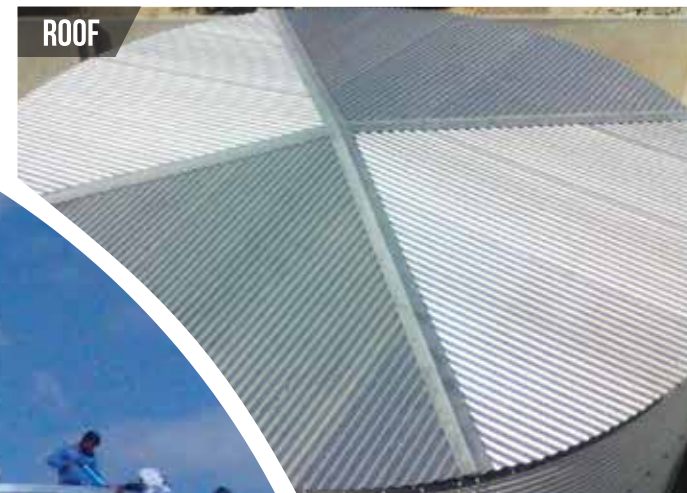

STEEL TANKS
WWW.SPEEDHOUSE.COM

ABOUT ICC

Being part of the Speed House Group, our journey since inception in 1987 has been a very exciting one. Although the start was to supply our sister companies with minor GRP products to their prefab housing units, today I.C.C products have become a market leader in mass storage solutions for different types of liquids. Whether it's sewerage, water or oil, we custom design and produce a solution for our clients. We have also established strategic alliances with companies in Korea, South Africa, France and Greece to ensure using the latest in technology & raw materials.

In addition to water tanks I.C.C has expanded its offerings to several new products ranging from car shed, claddings, domes and solid surface products.

ADVANTAGES OF ICC'S STEEL TANKS

- Quick mounting system
- Easy to install
- No heavy equipment required at site
- Strong and robust
- The tank wall profile is structurally designed to withstand the pressures
- All our tanks are quality checked before delivery to ensure no issues arise at site
- They use of heavy duty polyethylene as inner liners
- Full range of required accessories are readily available
- Highly durable
- Supply and install service is available

WHY ICC STEEL TANKS ?

Our steel tanks are the best way to provide large amounts of liquid storage. They can be custom designed and manufactured, transported easily and installed quickly. ICC's steel tanks consist of deep corrugated and galvanized steel frame and utilize a PVC liner to make sure that they are water tight. These tanks are available in capacities ranging from 5 m³ to 5,000 m³. They are ideal for commercial, industrial and rural applications and can be used for potable water, grey water, fire water tanks as well as other liquid and solid storage requirements.